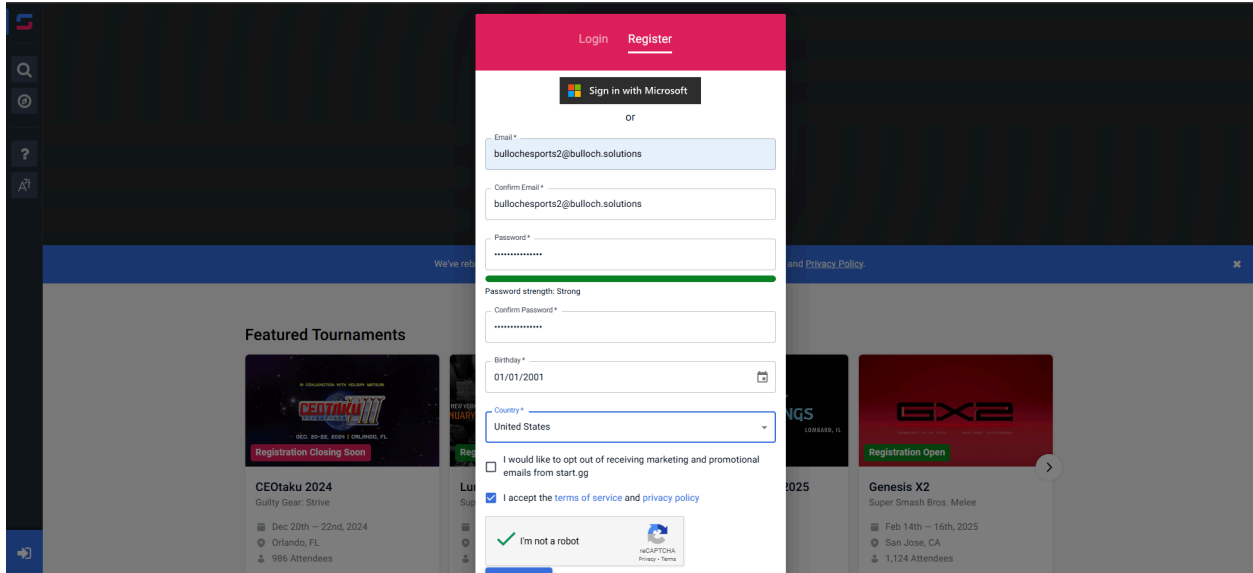

Step 1: Go to <https://www.start.gg/>

Step 2: Register for a Start.gg account

Click the "Login/Register" button at the bottom-left of the screen.

Register using requested information or Microsoft account.

Step 3: Check your email for a verification email.

Step 4: Complete your Start.gg account

✔ Email verified! Complete your registration below

Complete your Profile

Gamertag
Gamertag *
bullochesports2

Prefix
An organization or sponsor prefix that shows with your Gamertag.
Prefix
Bulloch