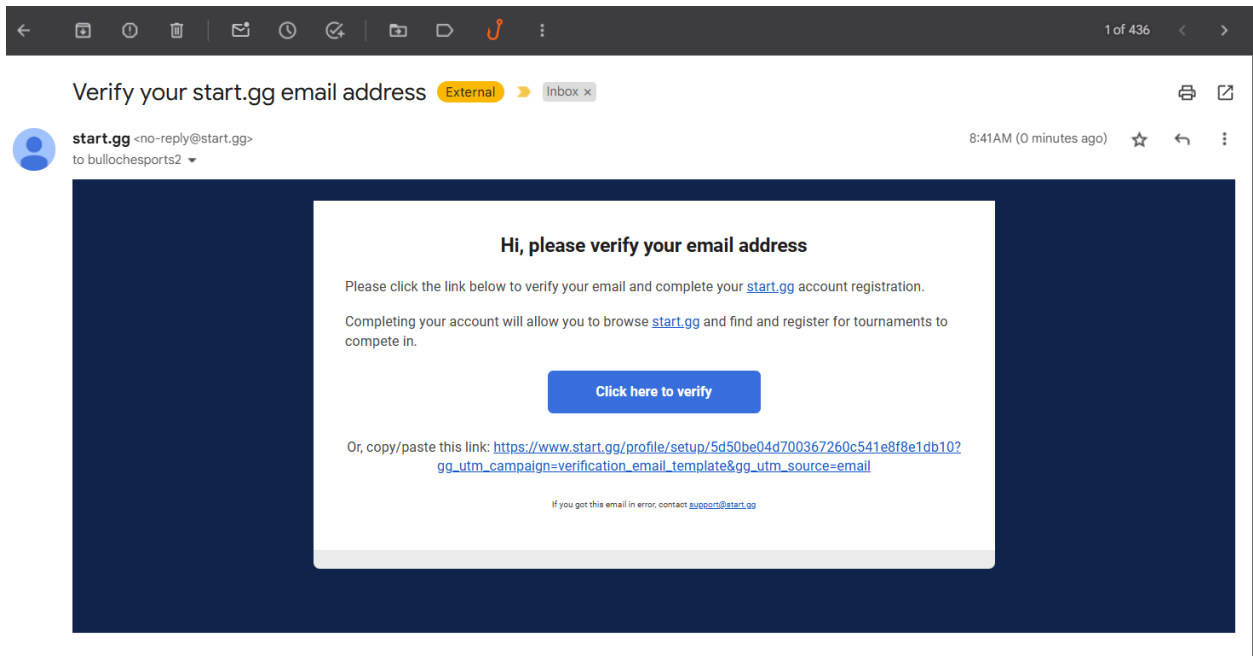

Step 3: Check your email for a verification email.